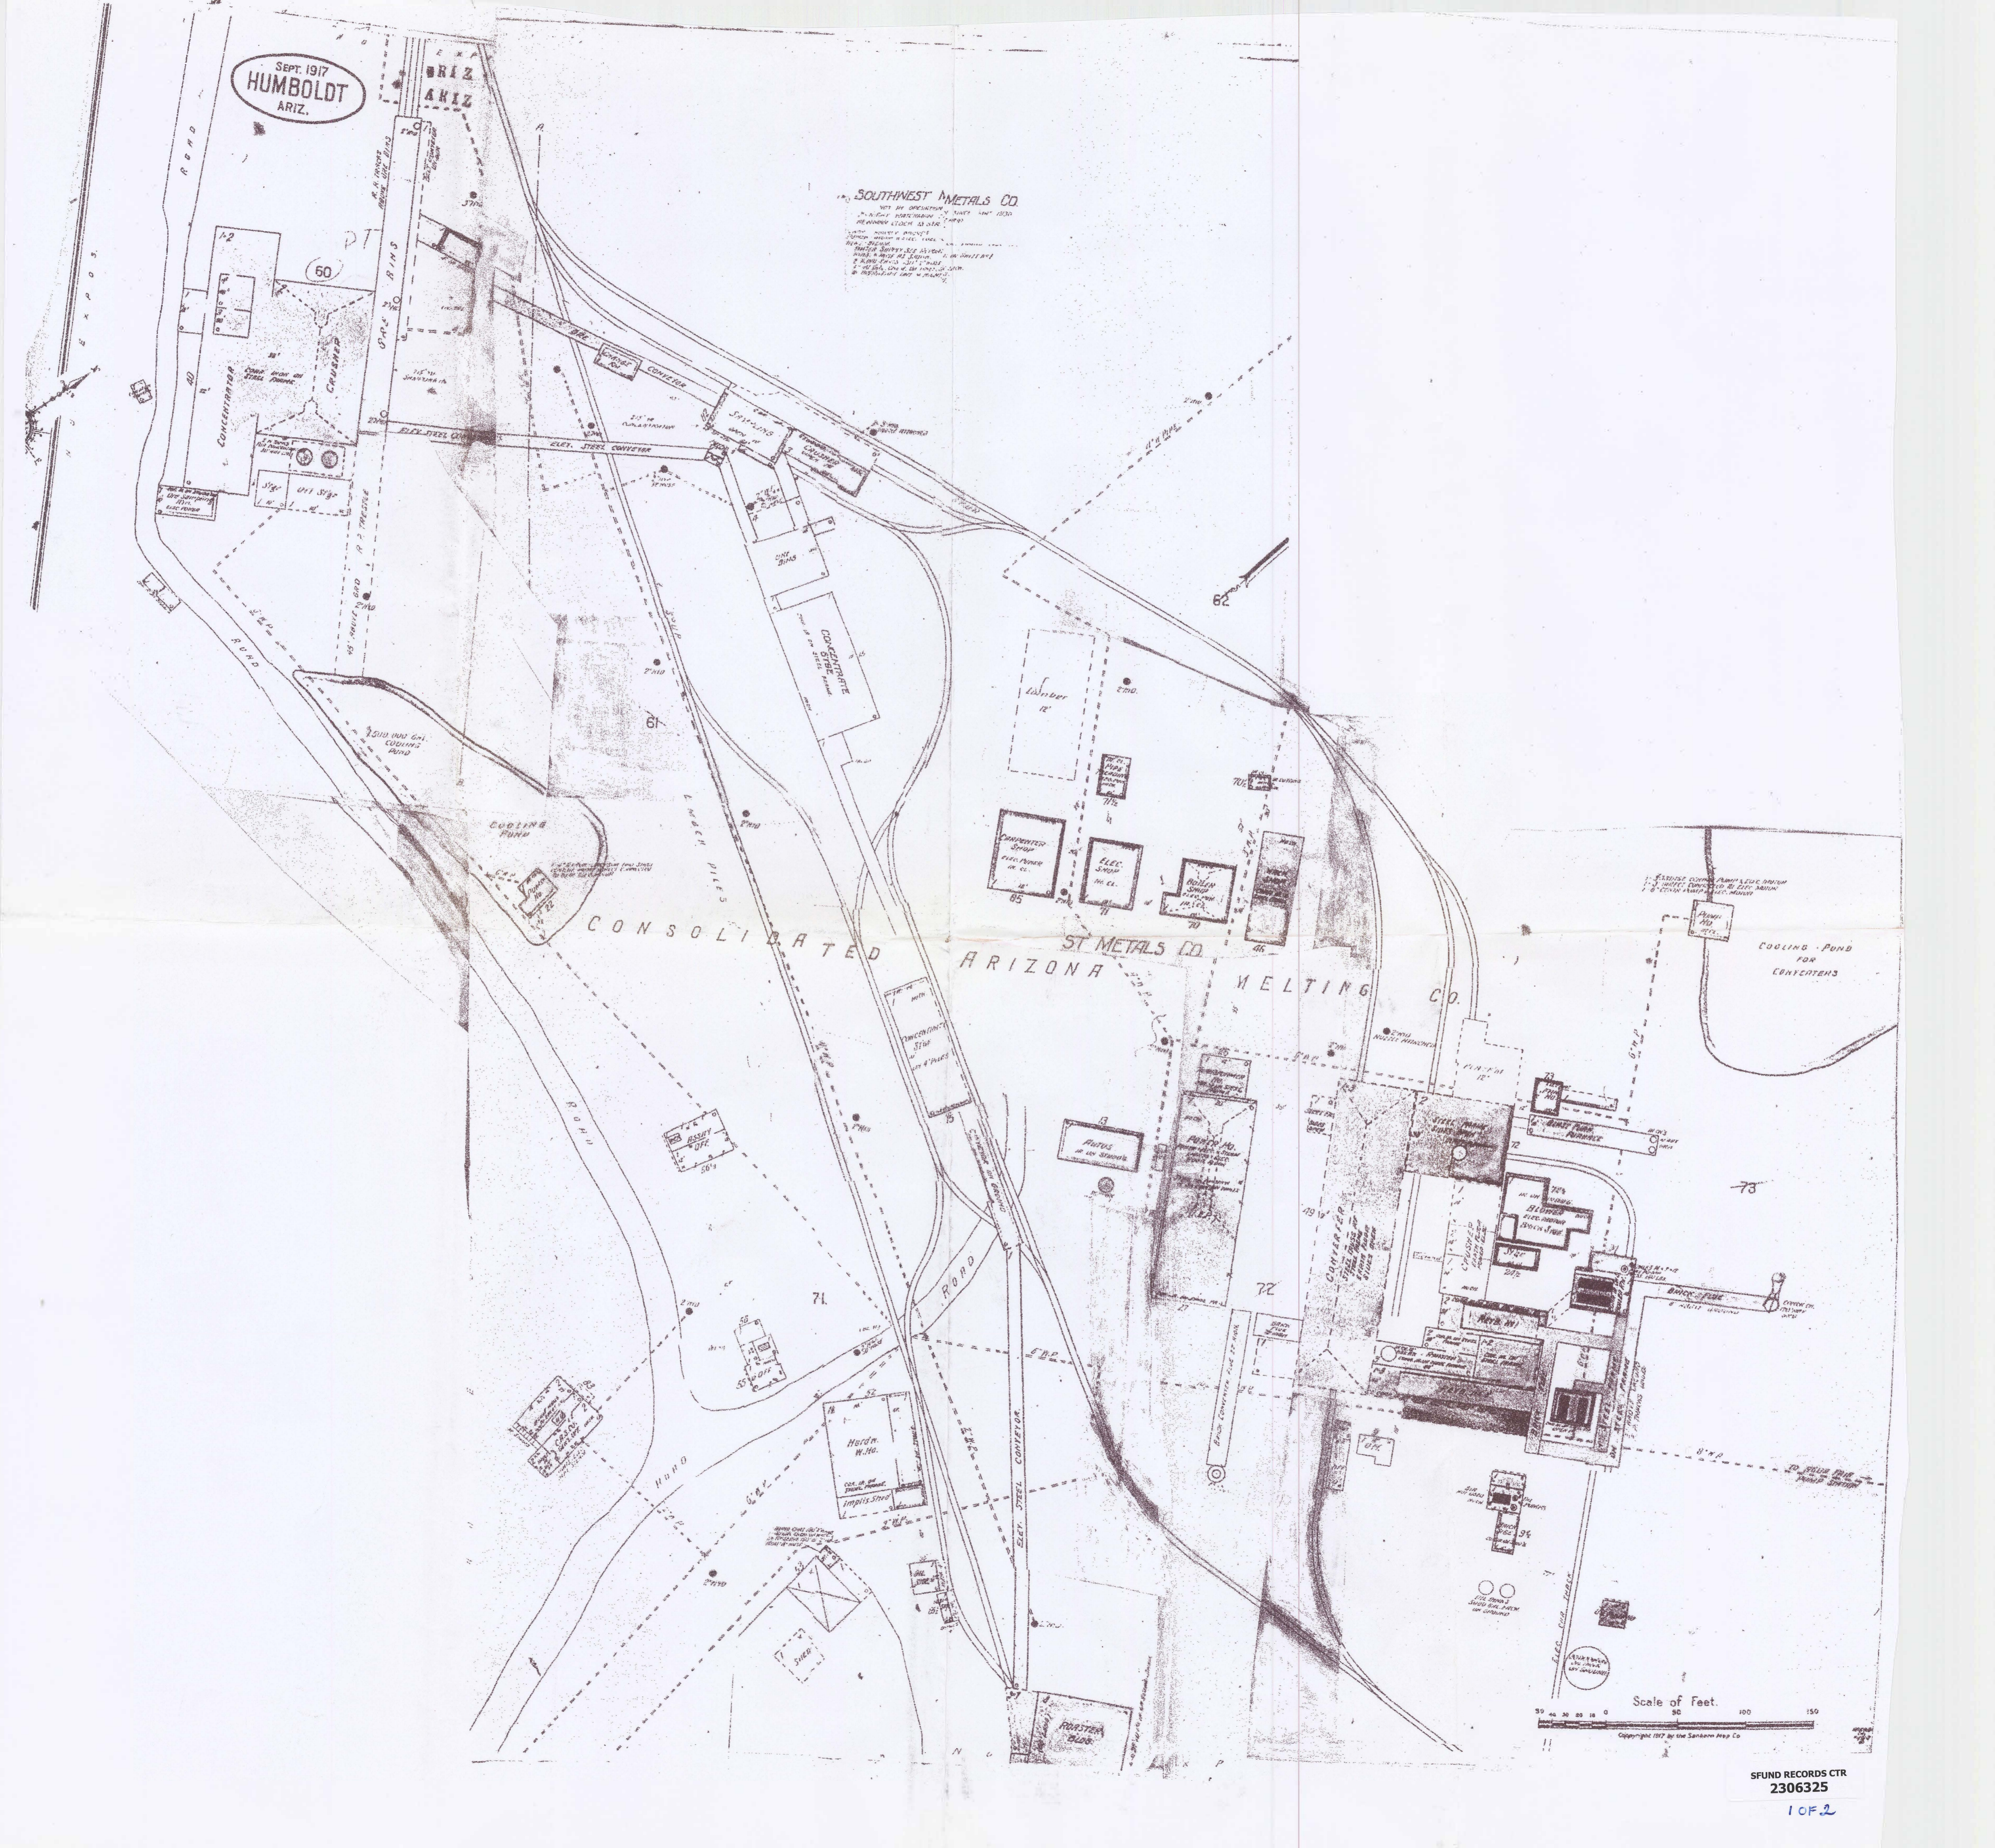

SEPT. 1917
HUMBOLDT
ARIZ.

SOUTHWEST METALS CO.
NOT AN OPERATING
PLANT PARTICIPATION IN 1917
REMARKS: ELEV. AS SHOWN
ON THIS PLAN IS BASED ON
A BENCH MARK IN THE
MOUNTAIN SIDE NEAR THE
MILL BUILDING. THE
ELEVATION OF THIS MARK
IS 3770 FEET.

CONSOLIDATED ARIZONA MELTING CO.

Scale of Feet.
0 50 100 150

Copyright 1917 by the Sanborn Map Co.

SFUND RECORDS CTR
2306325

1 OF 2

SEPT. 1917
HUMBOLDT
ARIZ.

SOUTHWEST METALS CO.
NOT IN OPERATION SINCE MAY 1920
REVENUE CHECK TO STATE

CONSOLIDATED ARIZONA MELTING CO.

SFUND RECORDS CTR
2306325 (2 of 2)

Scale of Feet. 0 50 100 150

Copyright 1917 by the Sanborn Map Co.